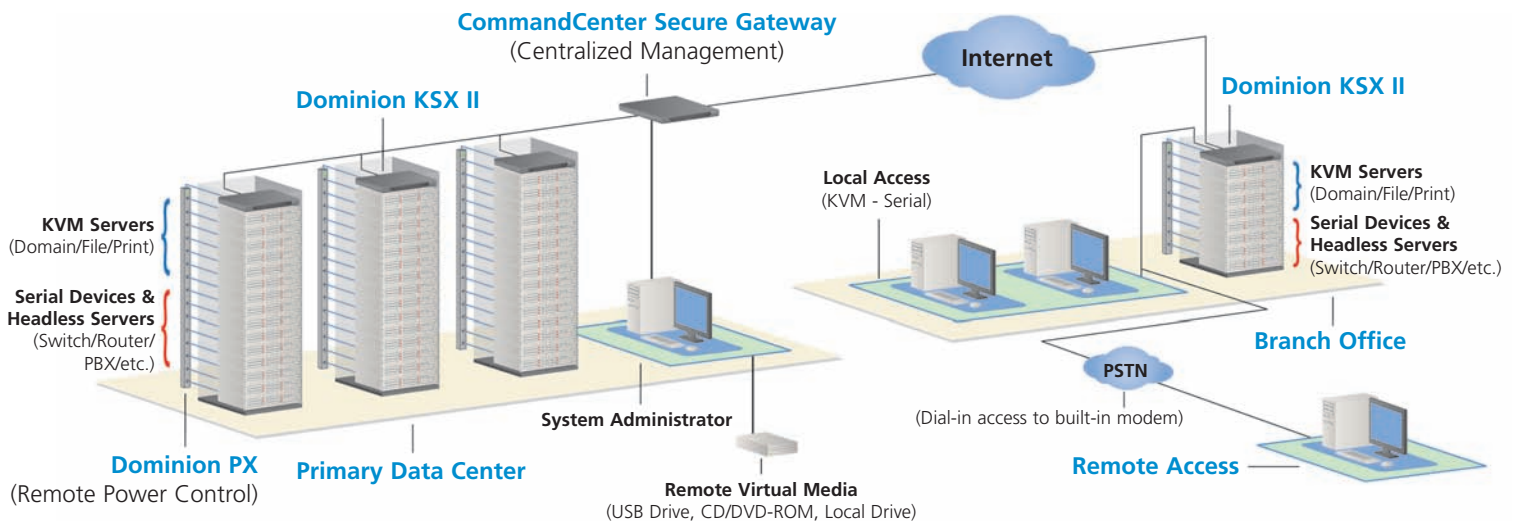

- A single sign-on and single interface, providing easy access to servers and other IT devices
- Virtual Media for remote file transfers
- Point-and-click or command-line control of devices
- Secure, centralized monitoring and notification
- A built-in modem for emergency access in the event of a network outage
- Local user console for direct analog access to KVM and Serial devices
- Easy plug-and-play installation and operation
- Convenient flash upgrades

Performance

Dominion KSX II includes all of the features you need for superior performance:

- High performance over low bandwidth connections, including modem, wireless, cable, DSL and fractional T1

- Industry-leading KVM-over-IP technology provides high-quality video with low bandwidth utilization
- Absolute Mouse Synchronization that reduces latency, the tedious wait for key strokes and mouse movements to catch up with your commands
- Built-in serial port buffering to provide views of recent-console history, assistance in debugging and, ultimately, reduced downtime

Security

Dominion KSX II provides bulletproof security via:

- Up to 256-bit AES encryption, SSL 128-bit RSA public key encryption and 128-bit RC4 private key encryption
- User authentication with RADIUS and LDAP support
- Strong password settings (enforce character length, special characters and lockout)
- User event logging
- Ability to deactivate modem